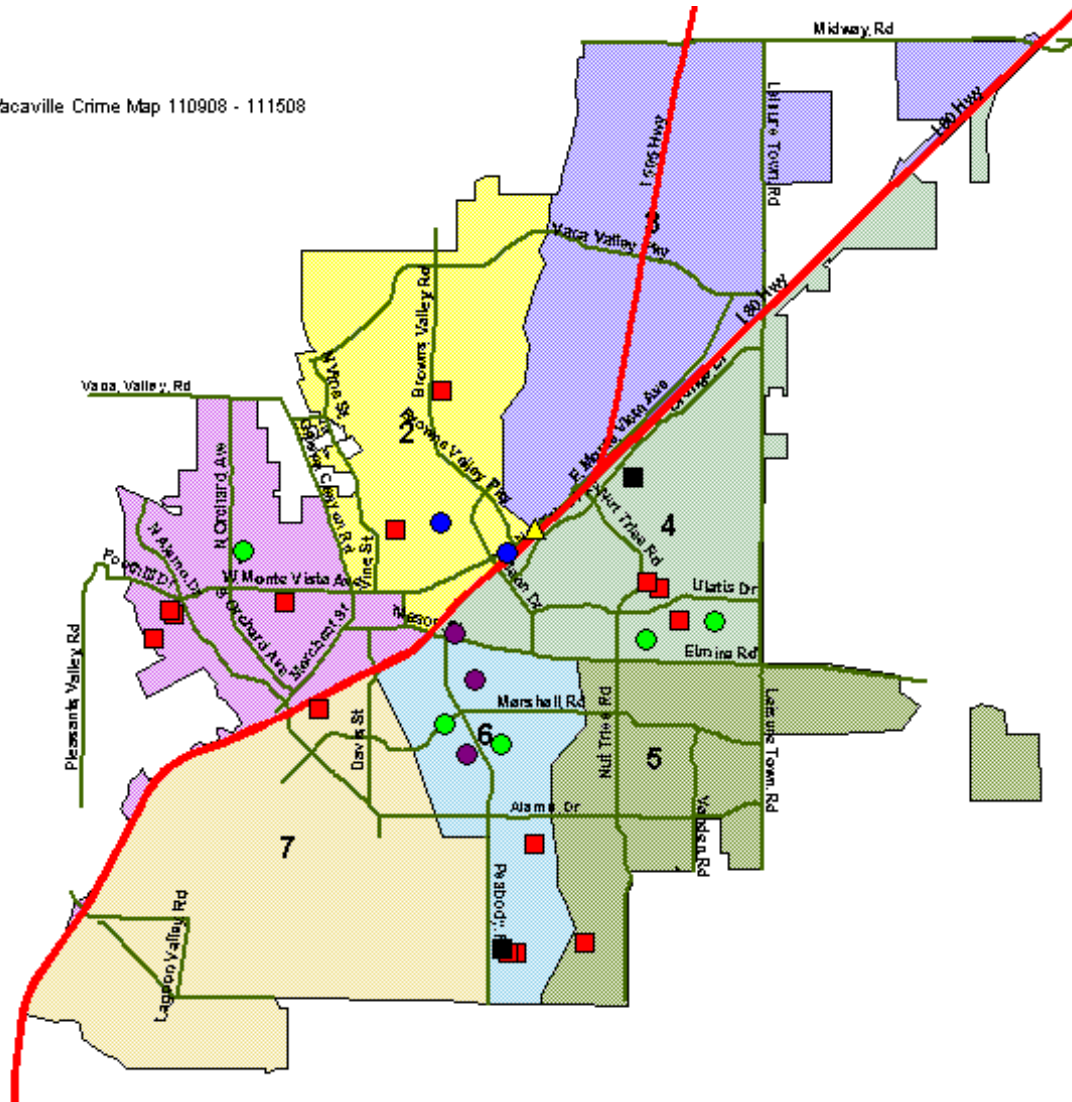

Vacaville Crime Map 110908 - 111508

ACTIVITY MAP

- Robbery
(2 of 2 mapped)
- Aggravated assault
(2 of 3 mapped)
- Residential burglary
(5 of 5 mapped)
- Commercial burglary
(1 of 1 mapped)
- Auto Burglary
(15 of 16 mapped)
- Stolen vehicles
(3 of 4 mapped)

- Highways
- Major Streets

- Sectors
- 1
 - 2
 - 3
 - 4
 - 5
 - 6
 - 7