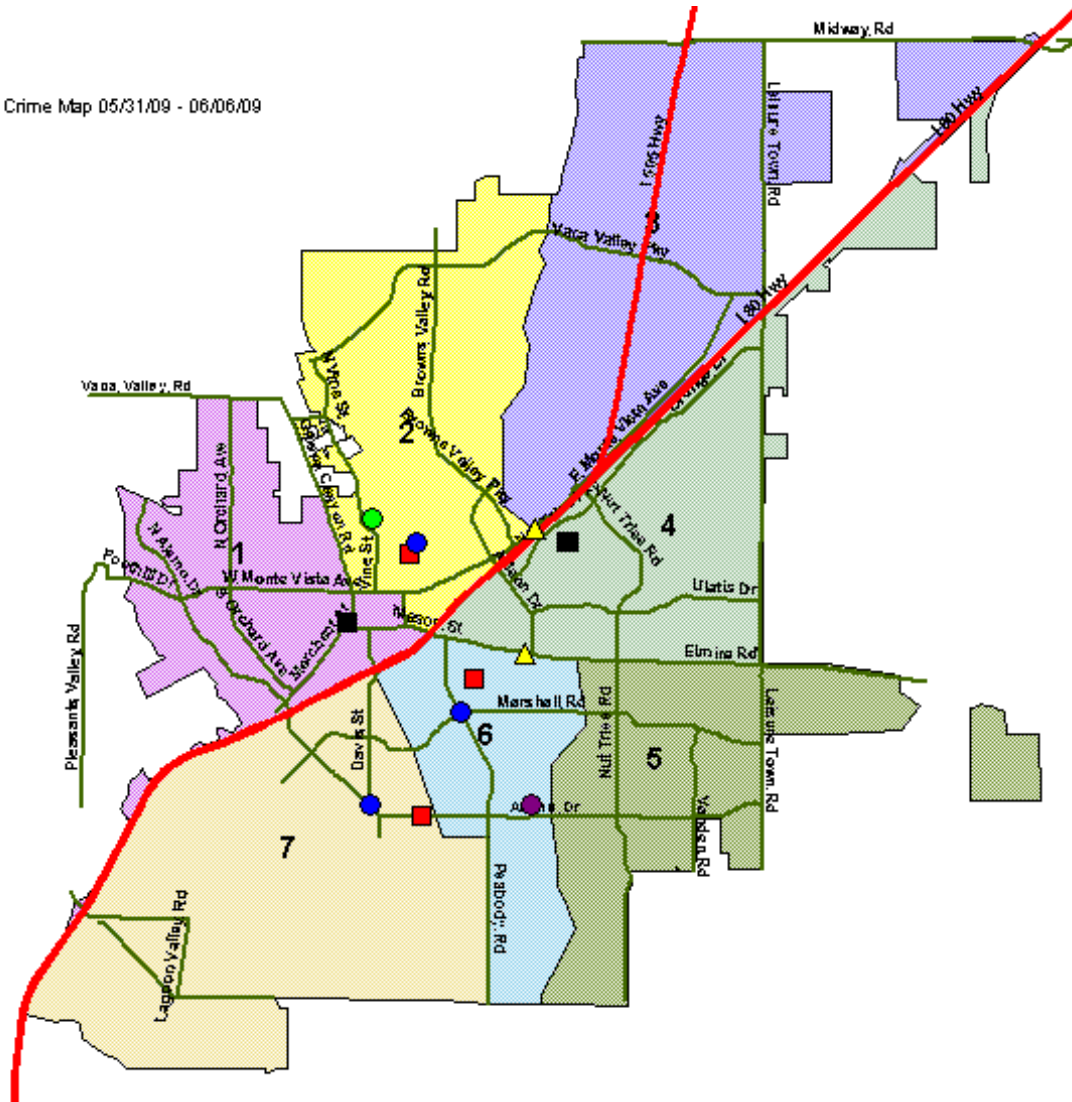

Vacaville Crime Map 05/31/09 - 06/06/09

### ACTIVITY MAP

- Robbery  
(2 of 2 mapped)
- Aggravated Assault  
(3 of 3 mapped)
- Residential burglary  
(1 of 1 mapped)
- ▲ Commercial burglary  
(2 of 2 mapped)
- Auto burglary  
(4 of 4 mapped)
- Stolen vehicle  
(1 of 1 mapped)

- Highways
- Major Streets

#### Sectors

- 1
- 2
- 3
- 4
- 5
- 6
- 7